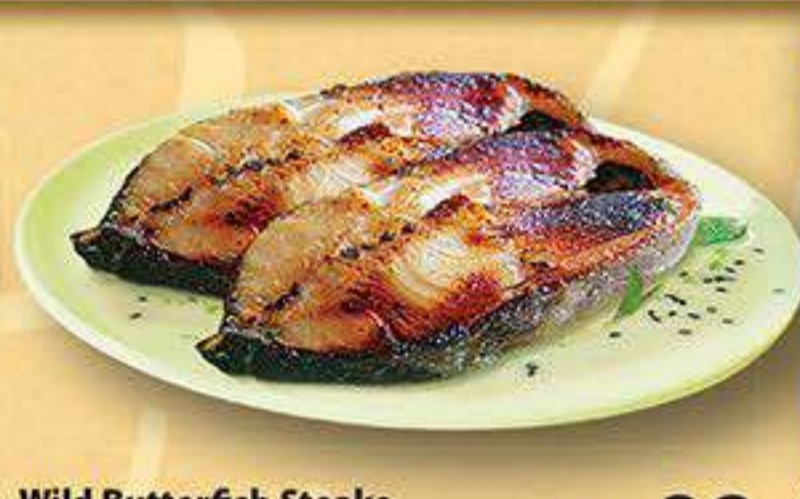

12⁶⁹

Strawberries
1 lb.
3⁹⁹

Ted's Bakery Pies
Selected Varieties
24⁹⁹

Bone-In Pork Chops
Family Pack
34⁹⁹ lb.

Chicken Thighs or Drumsticks
Previously Frozen
1⁹⁹ lb.

Wild Butterfish Steaks
Selected Cuts Frozen
8⁹⁹ lb.